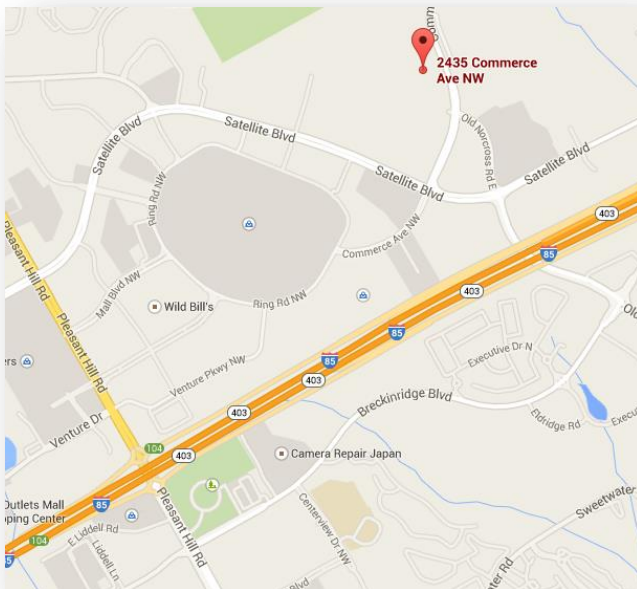

Directions from Atlanta Hartsfield Jackson Airport to
National Vision Offices
2435 Commerce Ave, Bldg 2200
Duluth, GA 30096
770-822-3600

1. Start out going east on N Terminal Pkwy
2. Keep left at the fork to continue on N Terminal Pkwy
3. Merge onto I-85 N / GA-403 N toward I-75 N / I-20 /
4. Keep left to take I-85 N / GA-403 N via EXIT 251 toward GA-400 /Greenville.
5. Take the Pleasant Hill Road exit, EXIT 104.
6. Keep left to take the ramp toward Southeastern Railway Museum
7. Merge onto Pleasant Hill Rd
8. Turn right onto Satellite Blvd
9. Turn left onto Commerce Ave.
- Commerce Ave is 0.2 miles past Satellite Place Ct*
10. 2435 COMMERCE AVE is on the left
- Your destination is 0.1 miles past Satellite Place Ct*
- If you reach Evergreen Dr you've gone about 0.4 miles too far*
11. Turn left in to the drive and follow to building 2200