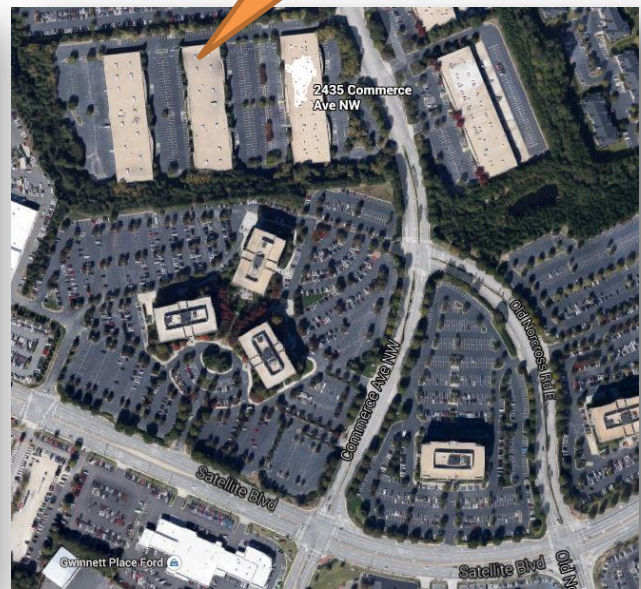

Directions from Atlanta Hartsfield Jackson Airport to
National Vision Offices
2435 Commerce Ave, Bldg 2200
Duluth, GA 30096
770-822-3600

1. Start out going east on N Terminal Pkwy
2. Keep left at the fork to continue on N Terminal Pkwy
3. Merge onto I-85 N / GA-403 N toward I-75 N / I-20 /
4. Keep left to take I-85 N / GA-403 N via EXIT 251 toward GA-400 /Greenville.
5. Take the Pleasant Hill Road exit, EXIT 104.
6. Keep left to take the ramp toward Southeastern Railway Museum
7. Merge onto Pleasant Hill Rd
8. Turn right onto Satellite Blvd
9. Turn left onto Commerce Ave.
- Commerce Ave is 0.2 miles past Satellite Place Ct*
10. 2435 COMMERCE AVE is on the left
- Your destination is 0.1 miles past Satellite Place Ct*
- If you reach Evergreen Dr you've gone about 0.4 miles too far*
11. Turn left in to the drive and follow to building 2200

We are in building
2200